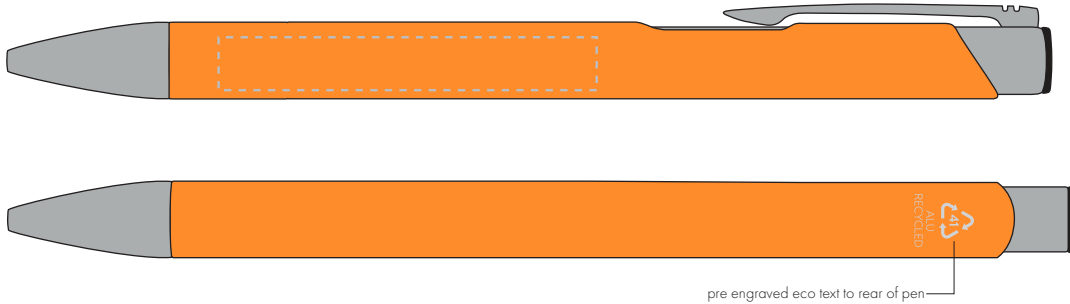

Your Ref:
Our Ref:

Quantity:
Version: 1

Product Code: TPC982001
Product Colour: AMBER

PRINTING CONCERNS:

We stock this item in the following colours

**PANTONE REFERENCE(S)**

- Colour 1
- Colour 2
- Colour 3
- Colour 4

ARTWORK SCALE 100%

ARTWORK SCALE 100%

Side Print Area:
50mm x 7mm

pre engraved eco text to rear of pen

Product Image for visualisation
- colours may vary

The dashed line is to demonstrate print area and will not appear on your printed item